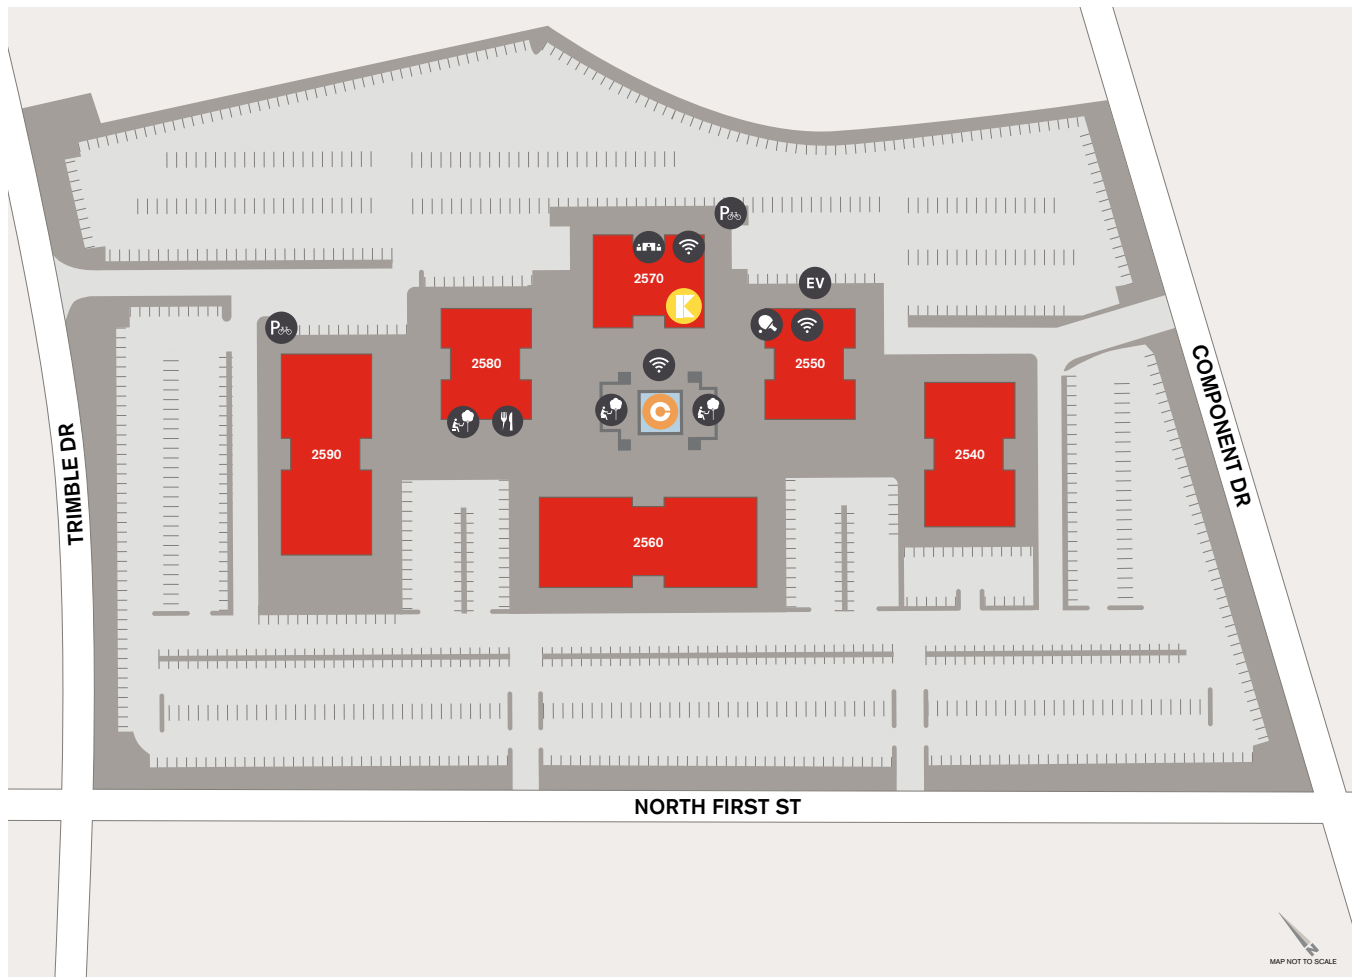

Convenient ChargePoint Level 2 EV charging stations at 2550 N. First Street

Future Wash

Get your car washed while you work, on-site every Friday

A Star Cleaners

Laundry and dry cleaning pickup and delivery

Evergreen E-Waste Recycling

E-waste pickup for businesses, on-site quarterly EVERGREENITMANAGEMENT.COM

Light Rail Station

Immediate access to the Component Drive Lightrail Station

Resort-Style Apartment Communities

Abundant living options nearby include Crescent Village Apartment Homes and River View Apartment Homes

/ WORK SMART. LIVE WELL.® /

AMENITIES

2540-2590 N. First Street, San Jose, CA 95131

- Bike Racks
- Conference Center
- EV Charging
- Café or Restaurant
- KINETIC® Fitness Center
- Lounge
- Outdoor Workspace
- The Commons
- WiFi-Enabled Workplace