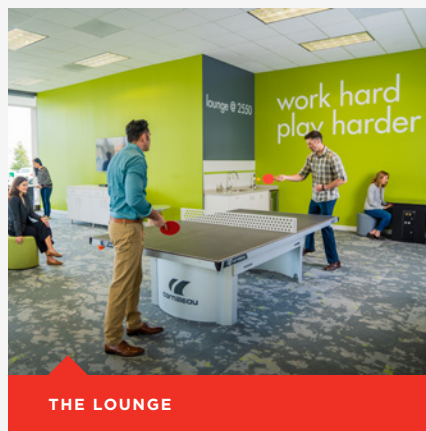

AMENITIES

2540-2590 N. First Street, San Jose, CA 95131

- Bike Racks
- Conference Center
- EV Charging
- Café or Restaurant
- KINETIC® Fitness Center
- Lounge
- Outdoor Workspace
- The Commons
- WiFi-Enabled Workplace

THE LOUNGE

408.330.0100 / IRVINECOMPANYOFFICE.COM