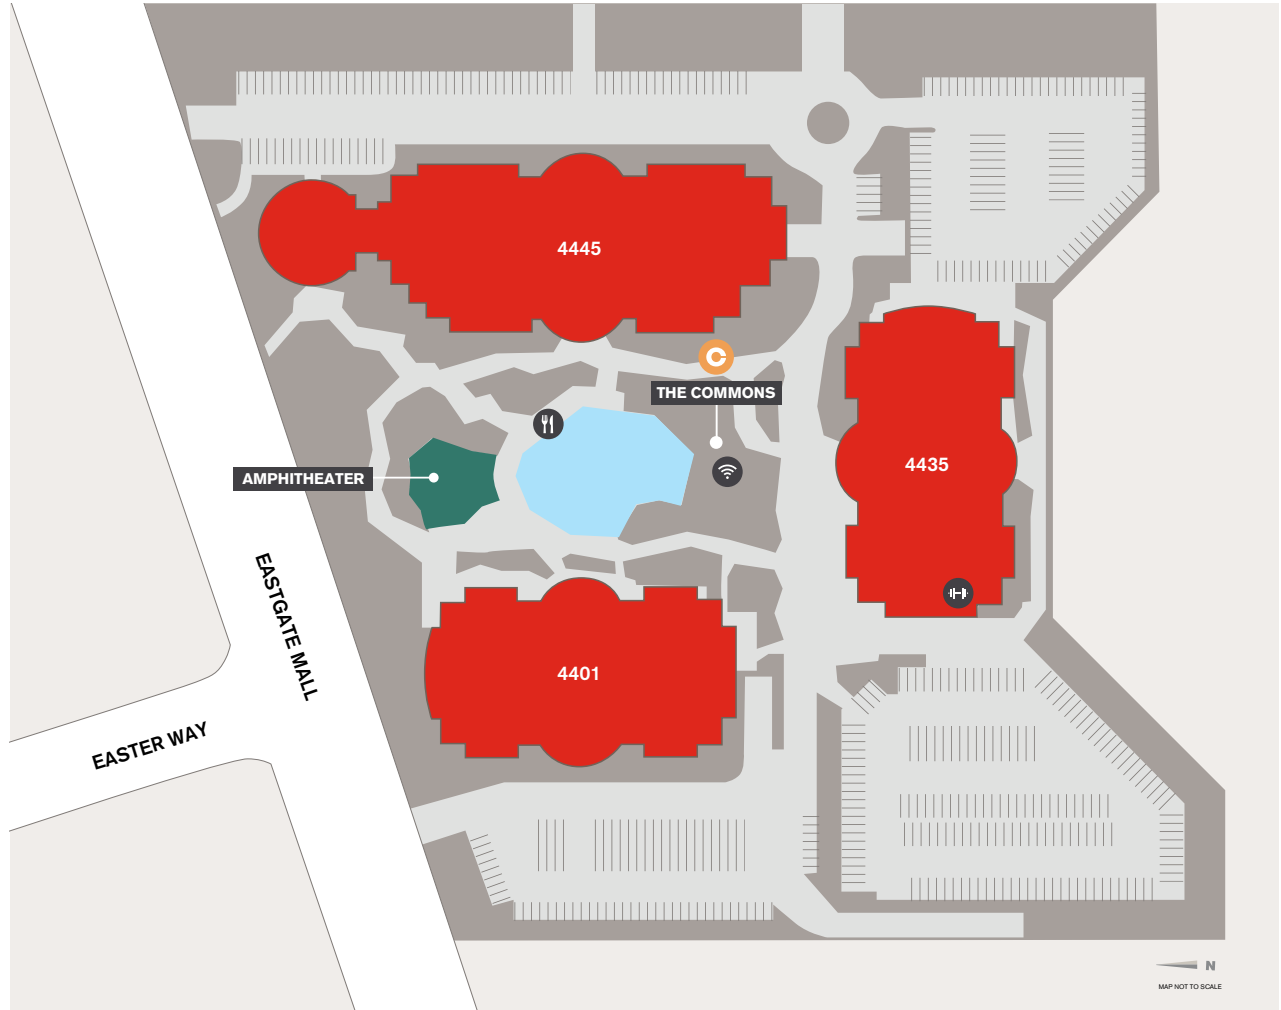

### Sterlings Mobile Salon & Barber Co.

On-site every other Monday between from 10:00 a.m. to 5:00p.m. Book an appointment online.  
STERLINGSMOBILE.COM/SD/BOOK

/ WORK SMART. LIVE WELL.® /

**AMENITIES**

4401, 4435, & 4445 EASTGATE MALL, SAN DIEGO, CA 92121