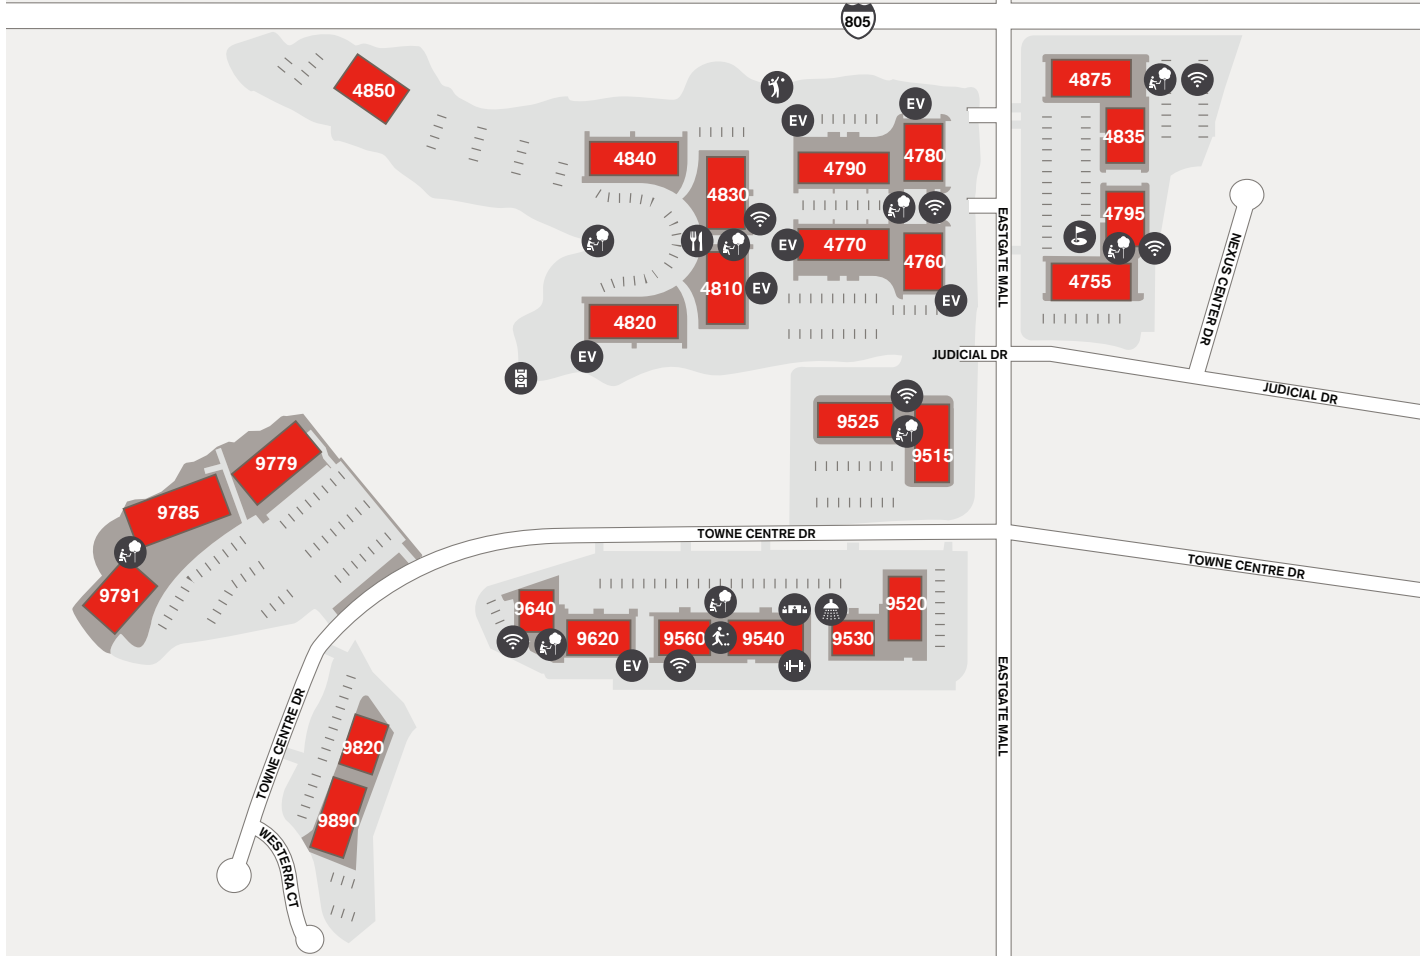

Outdoor Workspaces

Open-air gathering areas with comfortable seating and BBQ stations.

Meetings & Events

Host your next team meeting or training at the on-site conference center holding up to 74 people and conveniently located at 9540 Towne Centre Dr.
Open: M-F, 8:00 a.m. to 5:00 p.m.

Customer Resource Center

9530 Towne Center Dr, Suite 100
858.412.8800
Open: M-F, 8:00 a.m. to 5:00 p.m.

WORKDAY CONVENIENCES

EV Charging Stations

Convenient ChargePoint Level 2 EV charging stations throughout the property.

AMENITIES

4755-4875 EASTGATE MALL
& 9515-9890 TOWNE CENTRE DR, SAN DIEGO, CA 92121

- 
Basketball
- 
Bocce Ball
- 
Cafe or Restaurant
- 
EV Charging
- 
Fitness Center
- 
Meetings & Events
- 
Outdoor Workspace
- 
Putting Green
- 
Shower
- 
Volleyball
- 
WiFi-Enabled Workplace