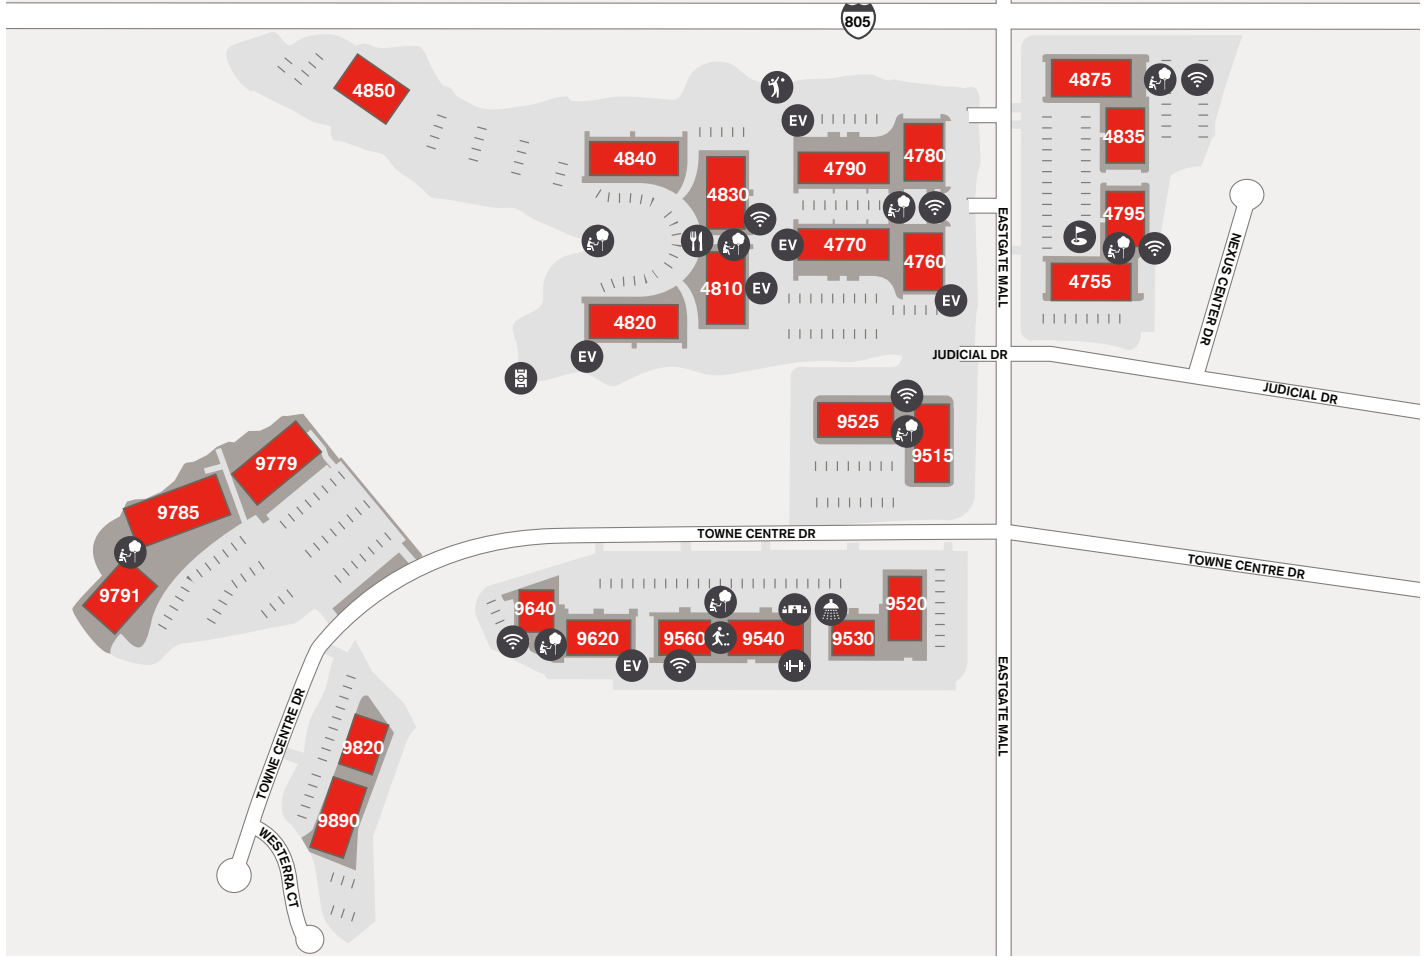

### EV Charging Stations

Convenient ChargePoint Level 2 EV charging stations throughout the property.

**AMENITIES**

4755-4875 EASTGATE MALL  
& 9515-9890 TOWNE CENTRE DR, SAN DIEGO, CA 92121

-   
Basketball
-   
Bocce Ball
-   
Cafe or Restaurant
-   
EV Charging
-   
Fitness Center
-   
Meetings & Events
-   
Outdoor Workspace
-   
Putting Green
-   
Shower
-   
Volleyball
-   
WiFi-Enabled Workplace