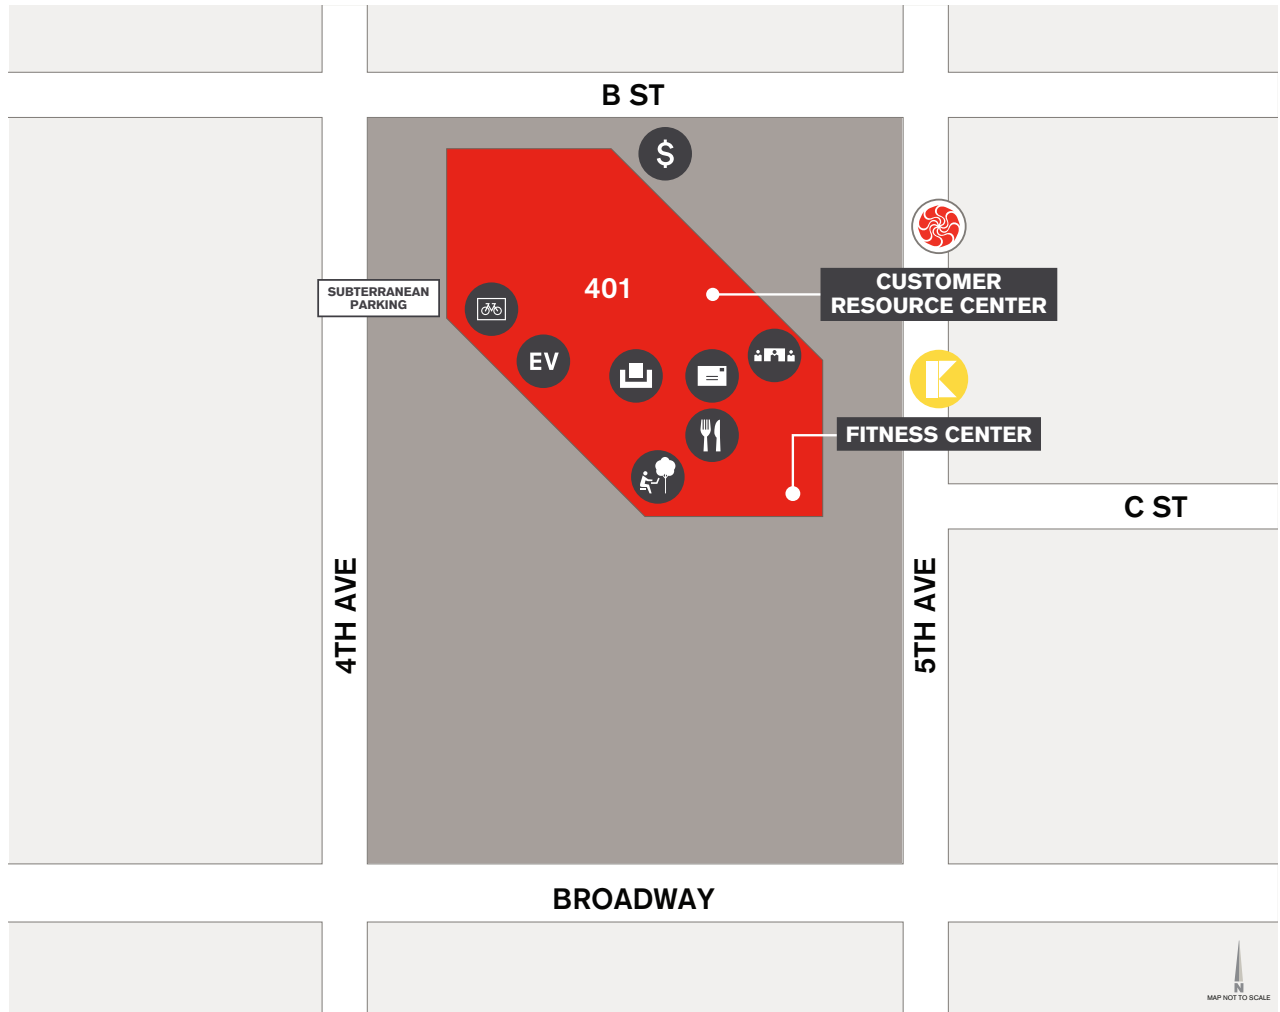

AMENITIES

WELLS FARGO PLAZA / 401 B STREET, SAN DIEGO, CA 92101

ATM

Bike Locker

Café or Restaurant

EV Charging

Lounge

Mail Room

Outdoor Workplace

Venue Meetings & Events