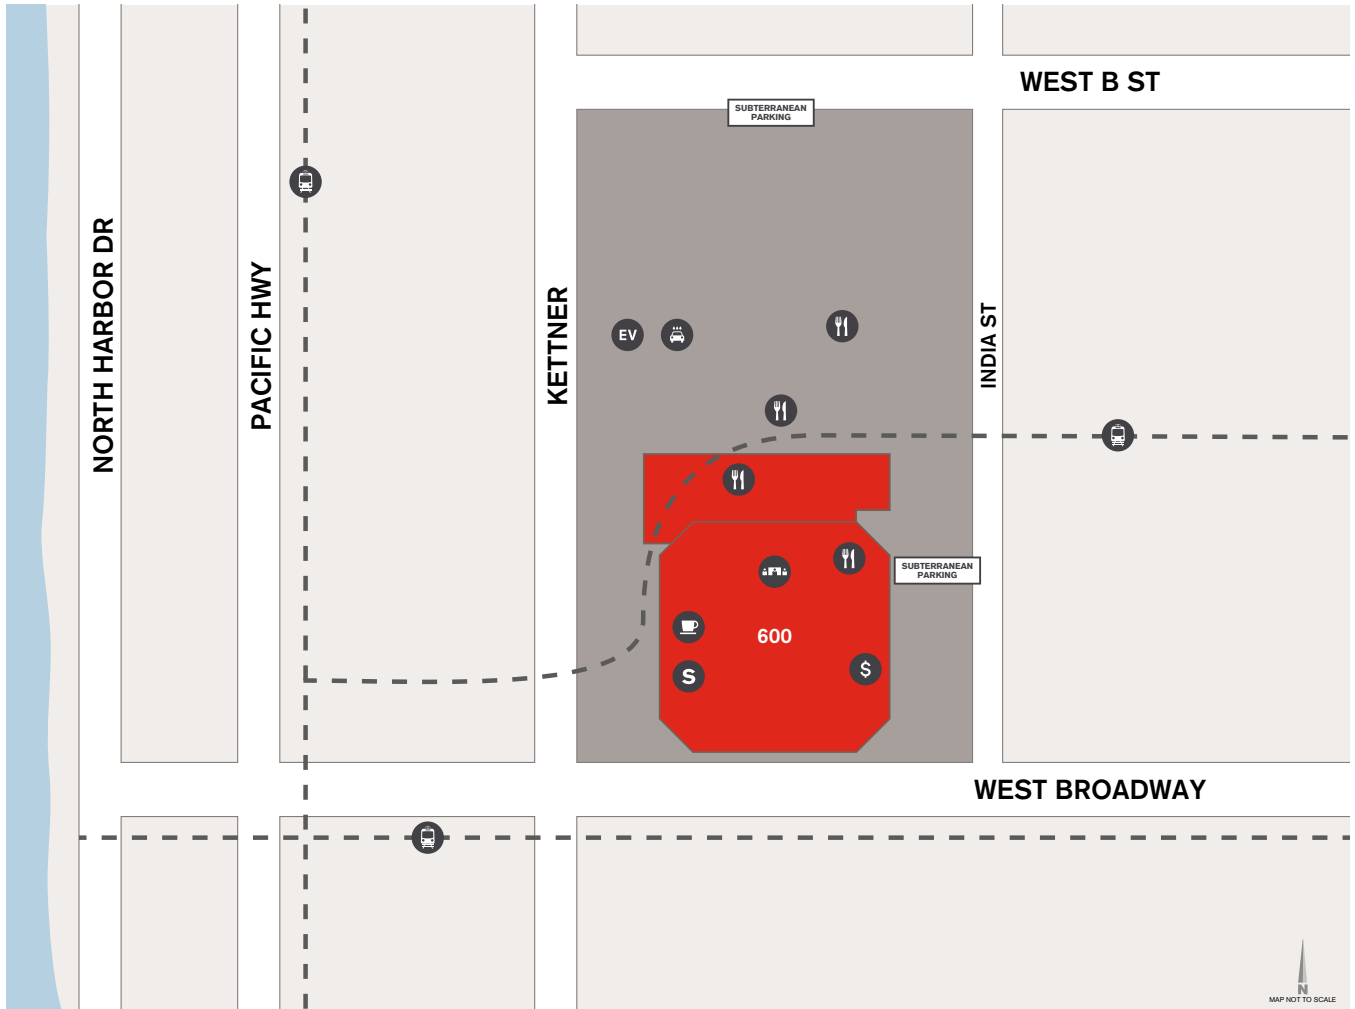

AMENITIES

600 WEST BROADWAY, SAN DIEGO, CA 92101

ATM

Auto Detail

Café or Restaurant

Coffee

EV Charging

Meetings and Events

Security

Trolley