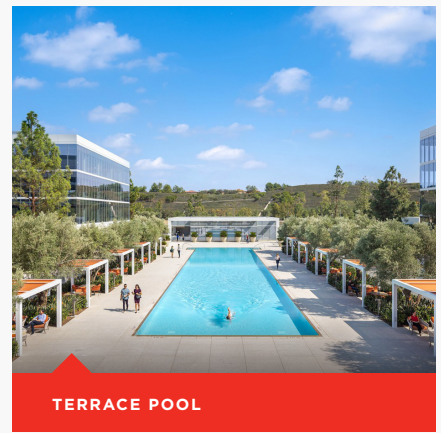

AMENITIES

SPECTRUM TERRACE / 17100-17900 Laguna Canyon Rd, Irvine, CA 92618

- Auto Detailer
- Bike Lockers
- EV Charging Station
- Group Fitness
- Fitness Trail
- Outdoor Workspace
- Pet Area
- Shower
- Terrace Pool
- Terrace Kitchen
- Vista Cafe (Coming Soon)
- Venue Coffee Bar
- WiFi-Enabled Workspace

KINETIC® FITNESS CENTER

VENUE MEETING & EVENTS

TERRACE POOL