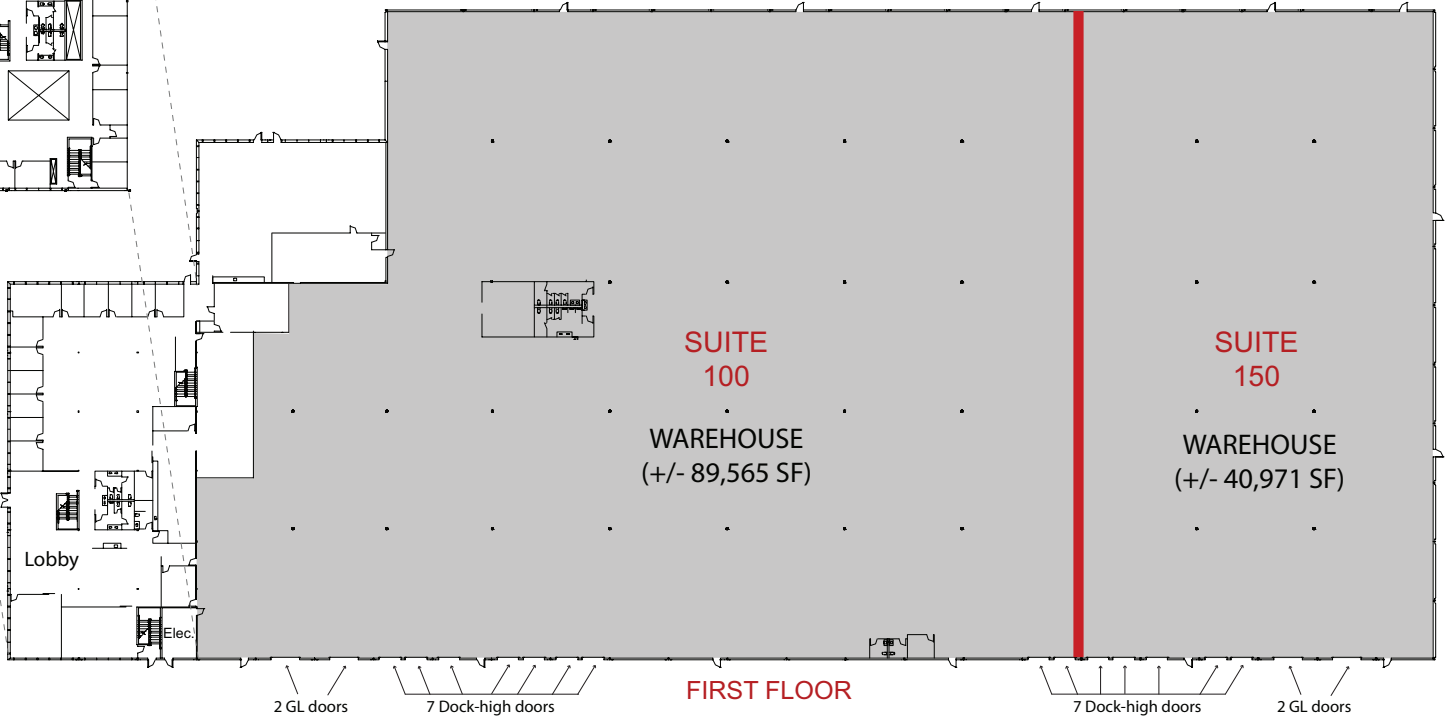

/ Corporate Headquarters /

161,575 SF / DIVISIBLE TO 120,604 SF

SUITED FOR COMBINATION OFFICE, MANUFACTURING, AND WAREHOUSE

Building Features

Office/Warehouse

- **First Floor**
  - Office: 18,211 sq. ft.
  - Warehouse: 130,536 sq. ft.
- **Second Floor**
  - Office: 12,828 sq. ft.
- **Truck Loading**
  - Fourteen (14) 9' x 10' dock high doors
  - Four (4) 12' x 14' ground level doors
- **Parking:**
  - 300 spaces
- **Electrical:**
  - 3,000 AMPS
- **Warehouse Clearance:**
  - ± 27'
- **Column Spacing:**
  - 48' x 40'
- **ESFR Sprinkler System**

SECOND FLOOR