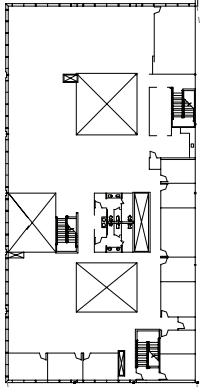

/ Corporate Headquarters /

161,575 SF / DIVISIBLE TO 120,604 SF

SUITED FOR COMBINATION OFFICE, MANUFACTURING, AND WAREHOUSE

Building Features

Office/Warehouse

- **First Floor**
  - Office: 18,211 sq. ft.
  - Warehouse: 130,536 sq. ft.
- **Second Floor**
  - Office: 12,828 sq. ft.
- **Truck Loading**
  - Fourteen (14) 9' x 10' dock high doors
  - Four (4) 12' x 14' ground level doors
- **Parking:**
  - 300 spaces
- **Electrical:**
  - 3,000 AMPS
- **Warehouse Clearance:**
  - ± 27'
- **Column Spacing:**
  - 48' x 40'
- **ESFR Sprinkler System**

SECOND FLOOR