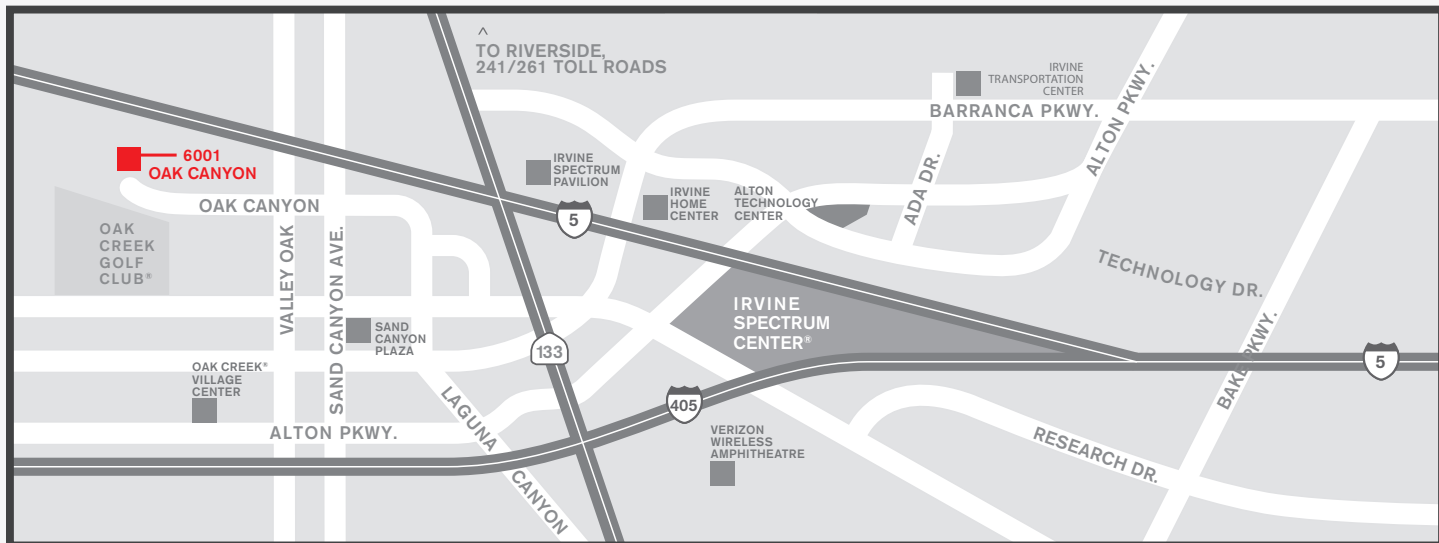

Enjoy over 150+ dining options at nearby Irvine Spectrum Center®, Sand Canyon Plaza, Oak Creek Golf Club® and Los Olivos® Marketplace.

Ideal Location

Located off of the I-5 and adjacent to Oak Creek Golf Club, Oak Canyon Business Center also offers easy access to the I-405, 133 Freeway and 241 Toll Road.

Oak Canyon Business Center

6001 Oak Canyon • Irvine, CA 92618

Orange County
Irvine Spectrum

/ Site Map /

/ Area Map /

Our mission is to provide you with **Vibrant Workplace Communities**[®], where our unrivaled collection of properties, dynamic teams and memorable experiences will uniquely position you and your team to achieve unprecedented levels of success.