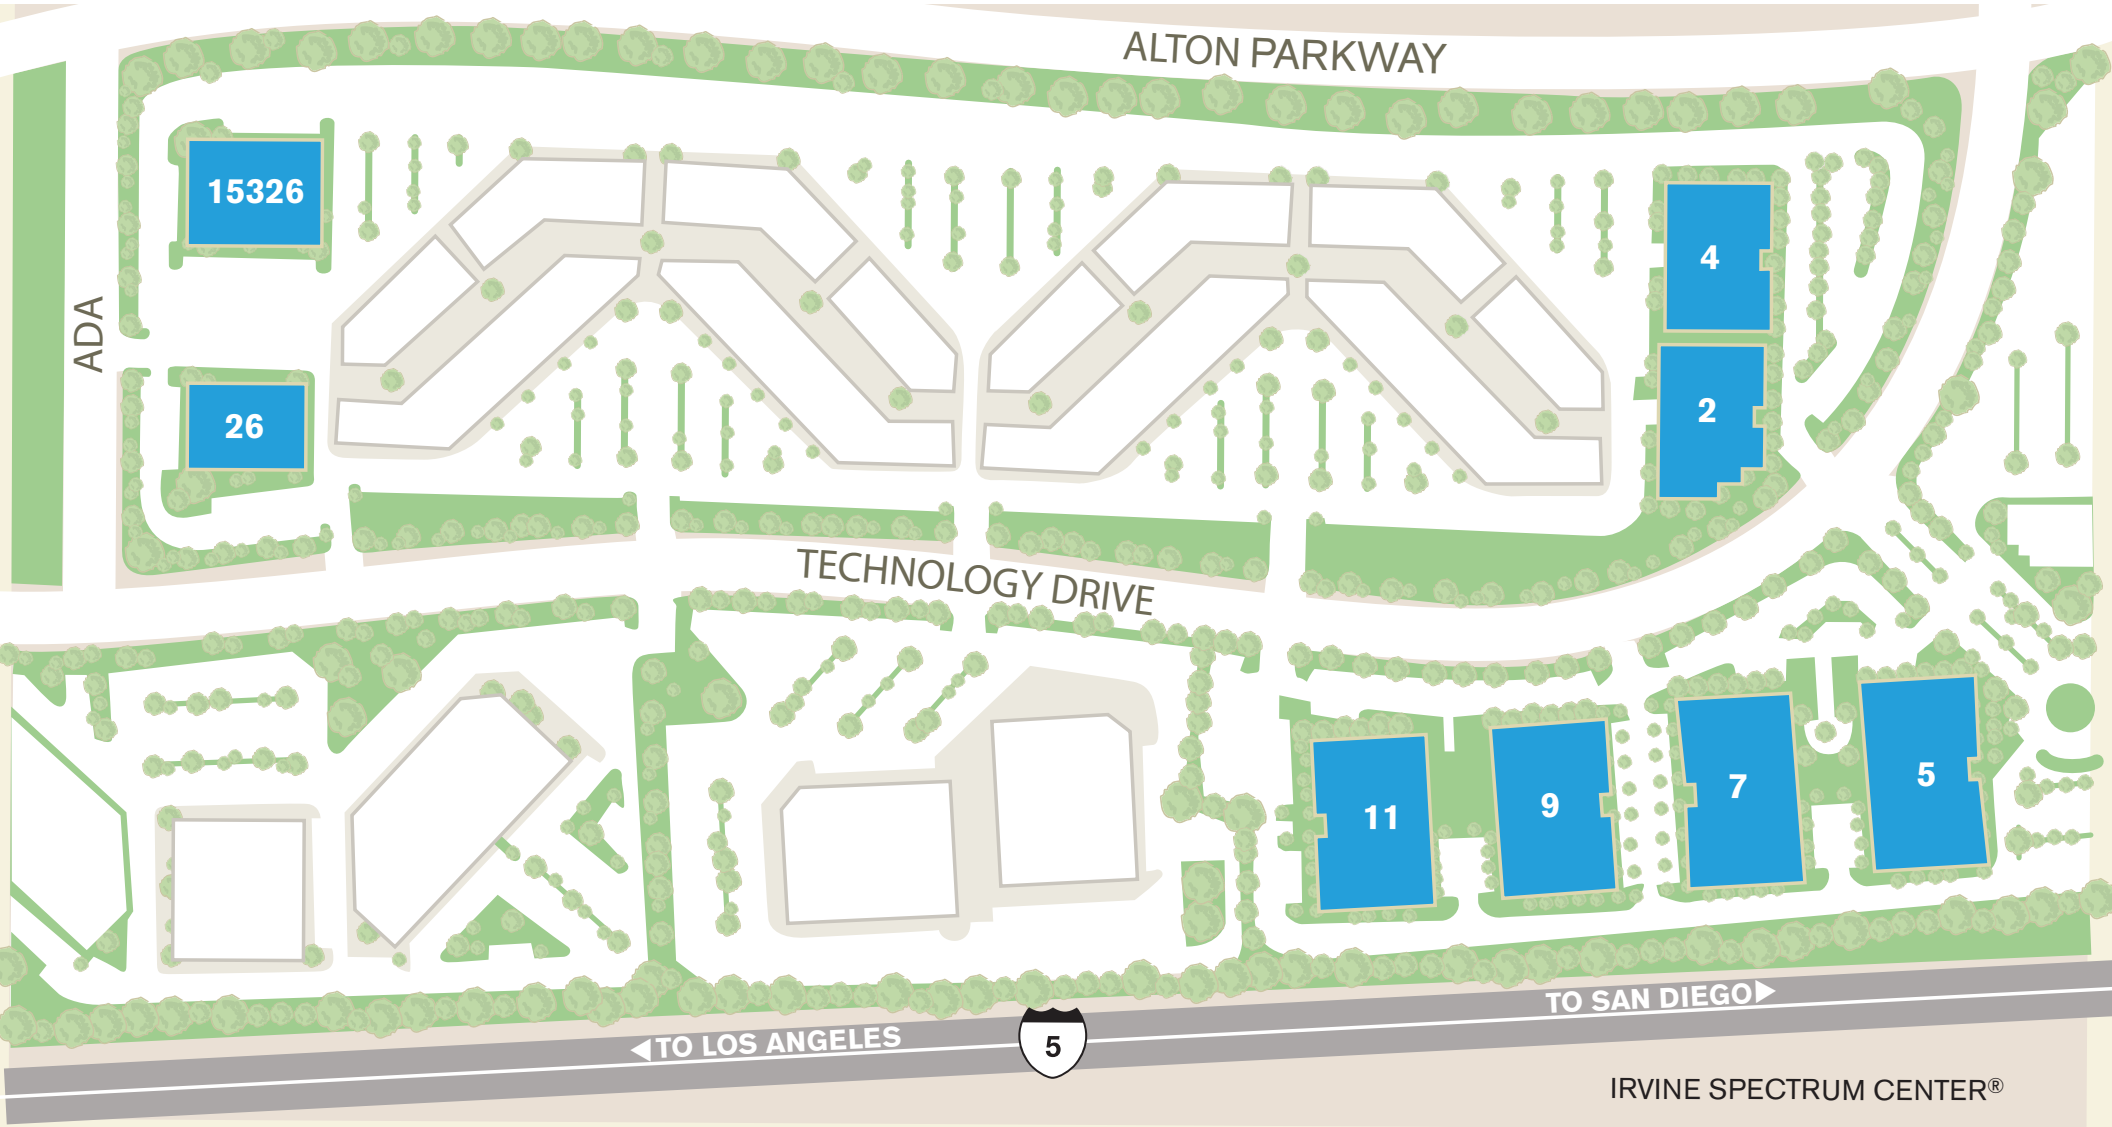

# ALTON/TECHNOLOGY CENTER

IRVINE, CALIFORNIA

IRVINECOMPANYOFFICE.COM  
FOR LEASING INFORMATION, CALL 949.720.2550  
111 INNOVATION, IRVINE, CA 92617  
©2013 THE IRVINE COMPANY, LLC. | LIC. 01521891