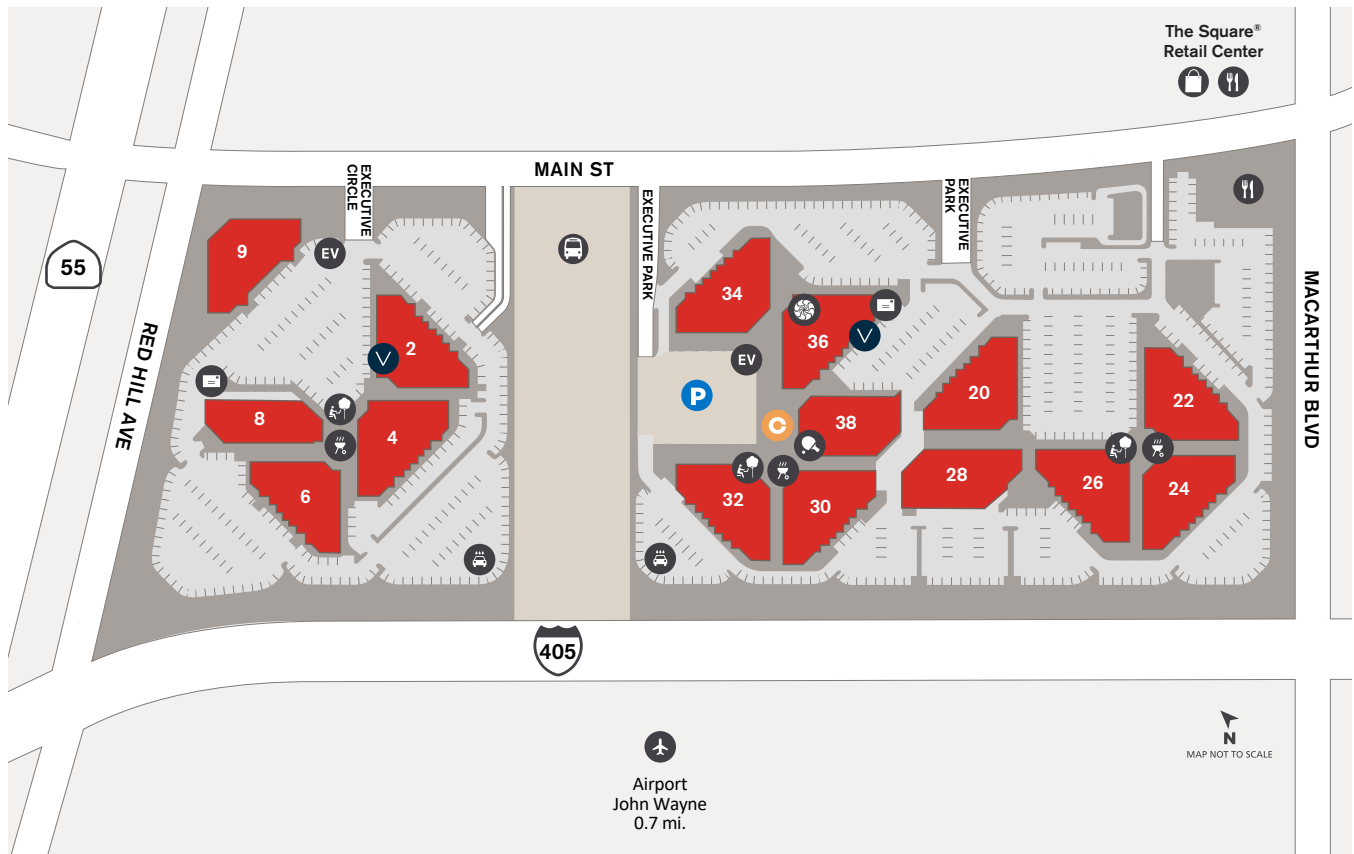

Located at the parking attendant kiosk in the Main St. parking lot.
OCAIR.COM/PARKING

Irvine Chamber of Commerce

On-Site at 36 Executive Park, Suite 100

Venue Meetings & Events

36 Executive Park, Suite 170 +
2 Executive Circle, Suite 245
Host your next team meeting or training.
Open: M-F, 8:00 a.m. to 5:00 p.m.

WORKDAY CONVENIENCES

Manage time efficiently with onsite amenities:

EV Charging Stations

9 Executive Circle & 34 Executive Park parking structure.

Auto Detailing

Fridays behind 32 Executive Park.
Wednesdays behind 4 Executive Circle.
949.394.1190

KINETIC® All-Access

Access to 1 of 7 nearby private fitness centers. Contact your Customer Resource Team to learn more.

AMENITIES VENTURE PARK / 2-9 Executive Circle & 20-38 Executive Park, Irvine, CA 92614