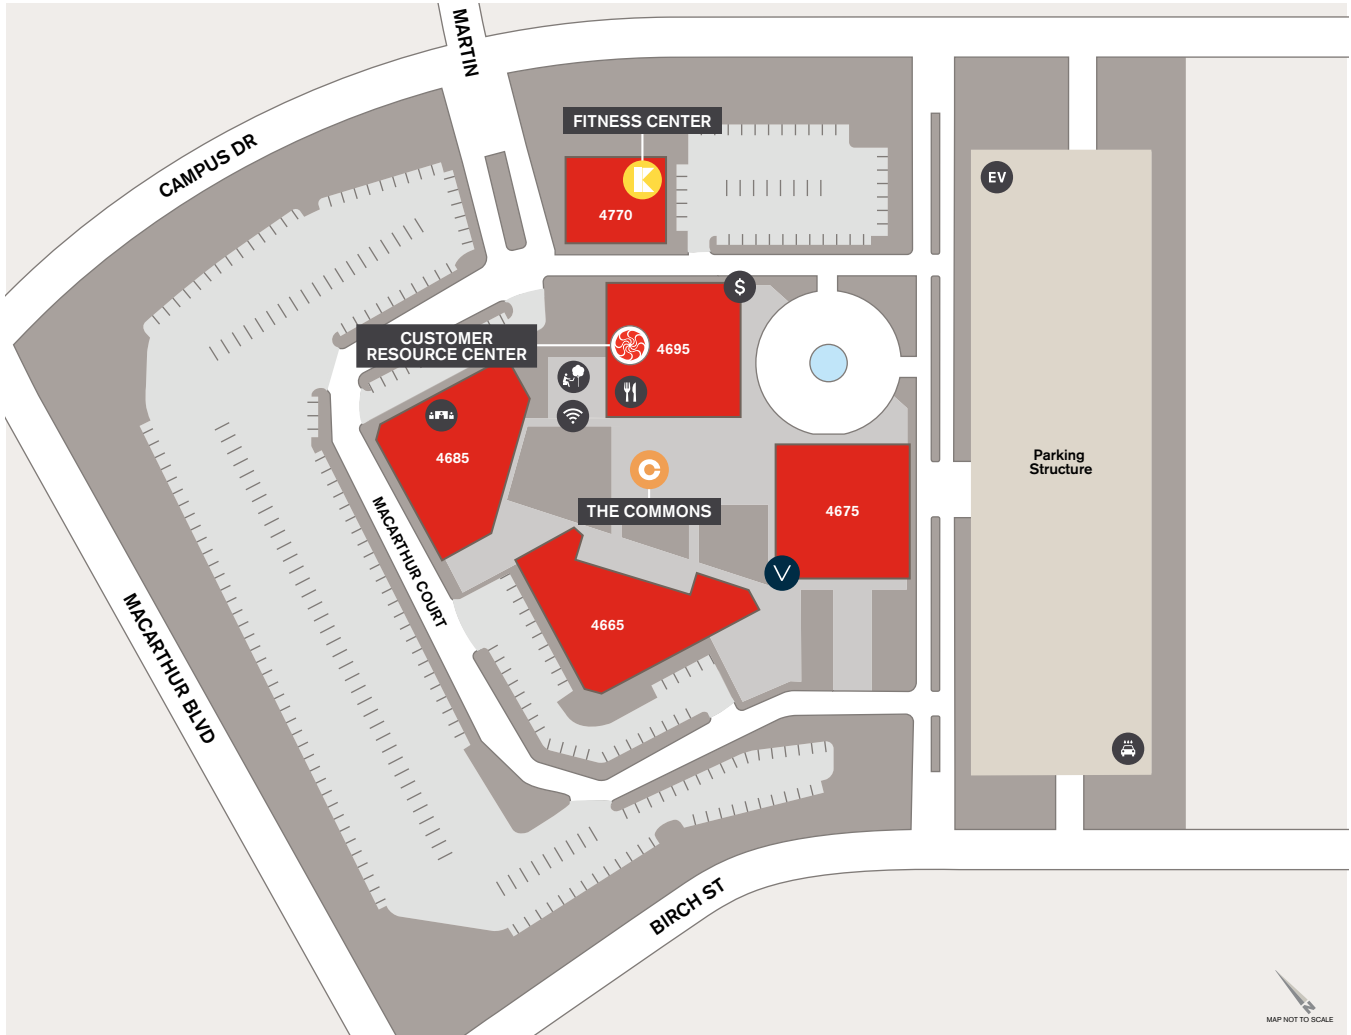

### Surrounding Area

# AMENITIES

4665-4695 MacArthur Court & 4770 Campus Dr, Newport Beach, CA 92660

Meetings & Events

WiFi-Enabled Workplace

EV Charging

Outdoor Workspace

ATM

Café