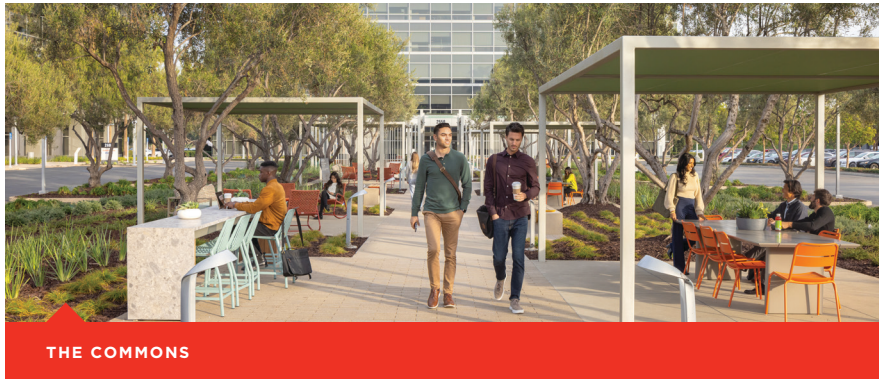

// SANTA CLARA GATEWAY

a workplace like no other

Contemporary on-site conveniences and an unbeatable Santa Clara location make Santa Clara Gateway the ultimate place to work.

KINETIC

THE COMMONS

THE LOUNGE

Santa Clara Square® Marketplace

Home to 122K+ SF of vibrant dining and retail, including Fleming's Prime Steakhouse and Wine Bar, Opa! and Il Fornaio
SHOPIRVINECOMPANY.COM

5350 Great America Pkwy

- Taco Bell
- Joe Chinese Fast Food
- Golkonda Indian Cousine
- Togo's

4300 Great America Pkwy

- Amakai Japanese Cuisine
- Pizza My Heart
- Wingstop
- House of Bagels
- Iguanas Burritozilla

PROPERTY HIGHLIGHTS

KINETIC

2600 Great America Way and 5451 Great America Pkwy fitness centers feature cardio, strength training and stretching areas, studio room and locker rooms.
Open: M-F, 5:00 a.m. to 9:00 p.m.

The Commons

Spacious, tree-lined, WiFi-powered outdoor collaborative workspaces offer everything needed to work, meet, dine, connect, and relax with colleagues and community.

The Lounge

2600 Great America Way's lounge features contemporary decor and communal tables.